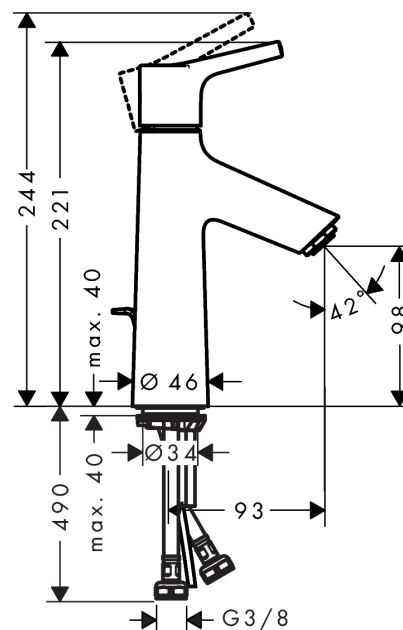

##### product features

- consists of: single lever basin mixer, waste set
- ComfortZone 100
- projection 93 mm
- normal spray
- flow rate at 3 bar: 5 l/min
- ceramic cartridge
- temperature limitation adjustable
- suitable for continuous flow water heaters
- pop-up waste set G 1¼
- material waste set: metal
- connection dimension: DN15

#### Product image

#### Scale drawing